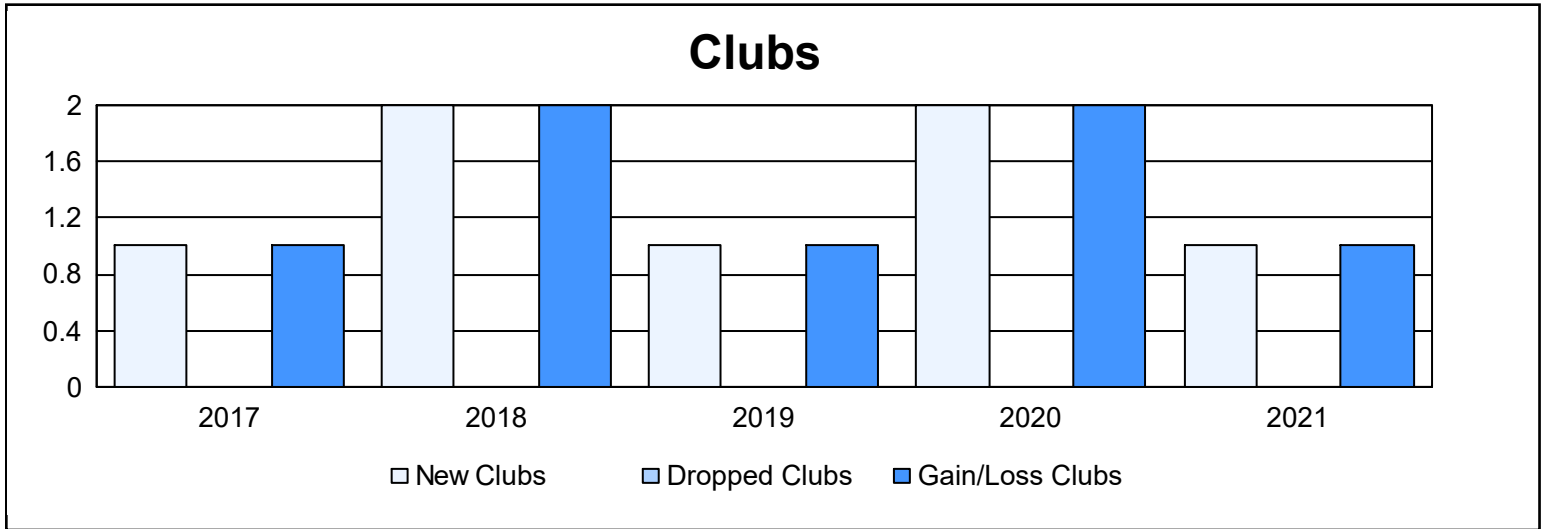

Year	New Clubs	Dropped Clubs	Gain/ Loss Clubs	New Members	Charter Members	Reinstate Members	Transfer Members	Total Member Added	Total Members Dropped	Gain/ Loss Members
2016-2017	1	0	1	146	30	10	2	188	107	81
2017-2018	2	0	2	82	73	9	2	166	175	-9
2018-2019	1	0	1	111	79	8	4	202	146	56
2019-2020	2	0	2	111	65	13	2	191	173	18
2020-2021	1	0	1	89	40	13	7	149	212	-63
<b>Average</b>	<b>1</b>	<b>0</b>	<b>1</b>	<b>108</b>	<b>57</b>	<b>11</b>	<b>3</b>	<b>179</b>	<b>163</b>	<b>17</b>

### Membership Composition June 2021 Cumulative