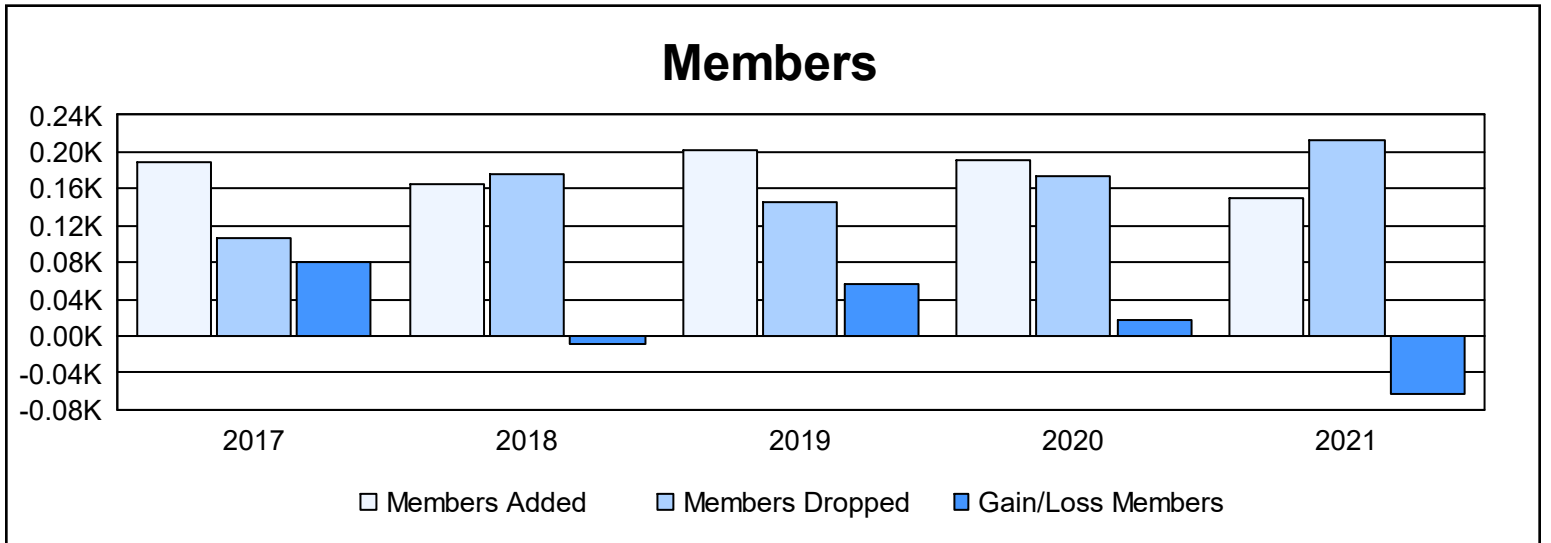

Year	New Clubs	Dropped Clubs	Gain/ Loss Clubs	New Members	Charter Members	Reinstate Members	Transfer Members	Total Member Added	Total Members Dropped	Gain/ Loss Members
2016-2017	1	0	1	146	30	10	2	188	107	81
2017-2018	2	0	2	82	73	9	2	166	175	-9
2018-2019	1	0	1	111	79	8	4	202	146	56
2019-2020	2	0	2	111	65	13	2	191	173	18
2020-2021	1	0	1	89	40	13	7	149	212	-63
<b>Average</b>	<b>1</b>	<b>0</b>	<b>1</b>	<b>108</b>	<b>57</b>	<b>11</b>	<b>3</b>	<b>179</b>	<b>163</b>	<b>17</b>

### Membership Composition June 2021 Cumulative