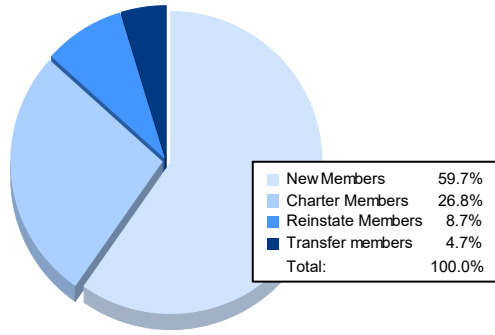

Year	New Clubs	Dropped Clubs	Gain/ Loss Clubs	New Members	Charter Members	Reinstate Members	Transfer Members	Total Member Added	Total Members Dropped	Gain/ Loss Members
2016-2017	1	0	1	146	30	10	2	188	107	81
2017-2018	2	0	2	82	73	9	2	166	175	-9
2018-2019	1	0	1	111	79	8	4	202	146	56
2019-2020	2	0	2	111	65	13	2	191	173	18
2020-2021	1	0	1	89	40	13	7	149	212	-63
<b>Average</b>	<b>1</b>	<b>0</b>	<b>1</b>	<b>108</b>	<b>57</b>	<b>11</b>	<b>3</b>	<b>179</b>	<b>163</b>	<b>17</b>

### Membership Composition June 2021 Cumulative